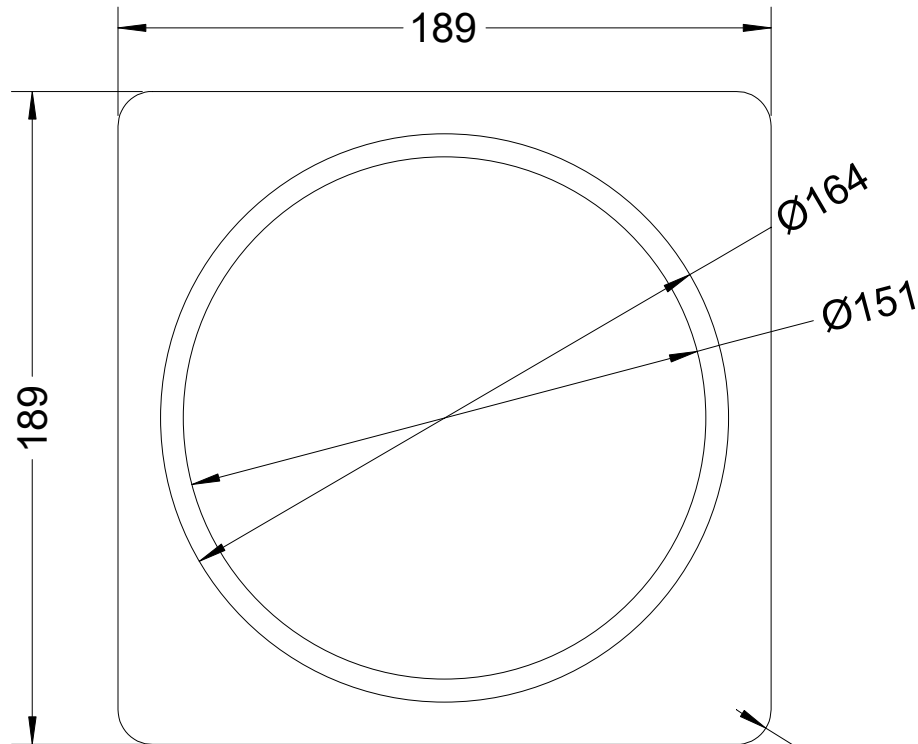

Hopper cover

Dwg. KG4.4.12.21

Model KG4 B

Version 1.2

13 Dec 2017

C Pemberton-Pigott

Bottom View

Top View

R10